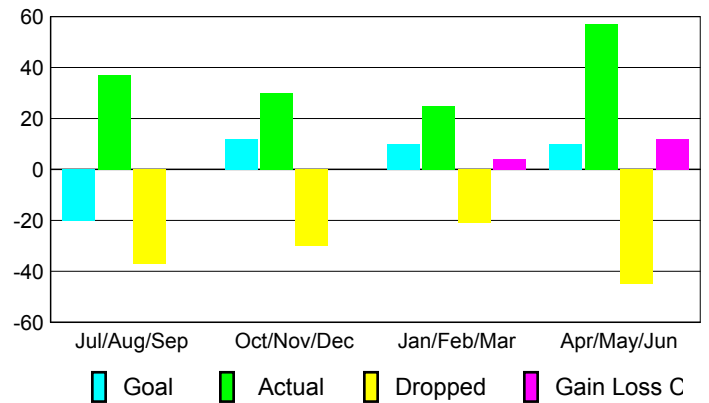

Membership Results 2008-2009

Goal, New, Dropped, Gain/Loss

Comparison of Membership Gain/Loss

Current Year Compared to the Previous Year