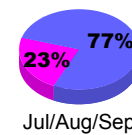

Membership Results 2008-2009

Membership 2007-2008

Month	Net Memb Goal	Actual New Memb	Actual Dropped Memb	Gain/Loss of Memb	Gain/Loss of Memb
Jul/Aug/Sep	-20	37	-37	0	-26
Oct/Nov/Dec	12	30	-30	0	3
Jan/Feb/Mar	10	25	-21	4	2
Apr/May/June	10	57	-45	12	0
Totals	12	149	-133	16	-21

Membership Results 2008-2009

Goal, New, Dropped, Gain/Loss

Comparison of Membership Gain/Loss

Current Year Compared to the Previous Year

Gender Comparison 2008-2009

Jul/Aug/Sep

Oct/Nov/Dec

Jan/Feb/Mar

Apr/May/June

Male

Female