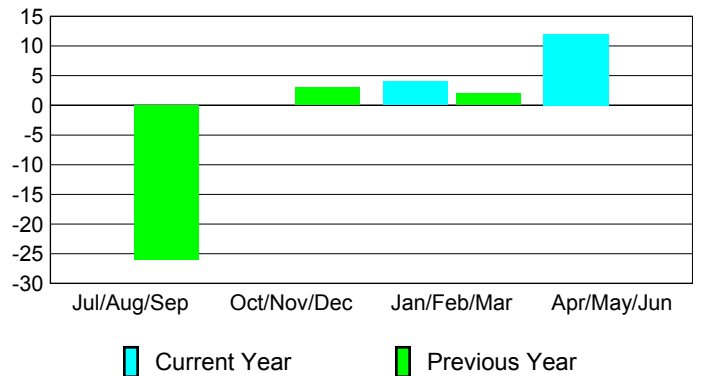

Membership Results 2008-2009

Membership 2007-2008

Month	Net Memb Goal	Actual New Memb	Actual Dropped Memb	Gain/Loss of Memb	Gain/Loss of Memb
Jul/Aug/Sep	-20	37	-37	0	-26
Oct/Nov/Dec	12	30	-30	0	3
Jan/Feb/Mar	10	25	-21	4	2
Apr/May/June	10	57	-45	12	0
Totals	12	149	-133	16	-21

Membership Results 2008-2009

Goal, New, Dropped, Gain/Loss

Comparison of Membership Gain/Loss

Current Year Compared to the Previous Year

Gender Comparison 2008-2009

Jul/Aug/Sep

Oct/Nov/Dec

Jan/Feb/Mar

Apr/May/June

Male

Female